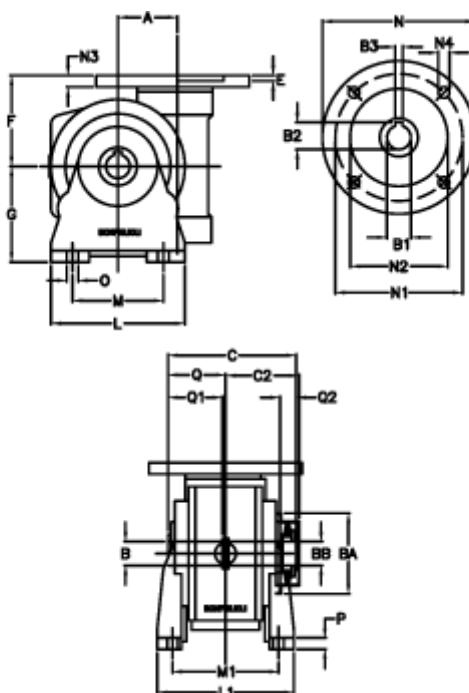

Article number: 390204904532236

Description: Worm Gear with Torque Limiter
VF 49-L2-V-45 P63B5

Measures

a	= 49.50	C2	= 63,5	M1	= 98.5	Q	= 51.0
B	= 25	Description	= VF 49V-xx-63B5	N	= 140	Q1	= 41
B1 E7	= 11	E	= 3.0	N1	= 115	Q2	= 15
B2	= 12.8	F	= 70	N2	= 95		
B3 H9	= 4	g	= 82	N3	= 10.5		
BA	= 63	L	= 110	N4	= 9,5		
BB H7	= 14	L1	= 124.0	O	= 8.5		
C	= 105	m	= 63	P	= 12		